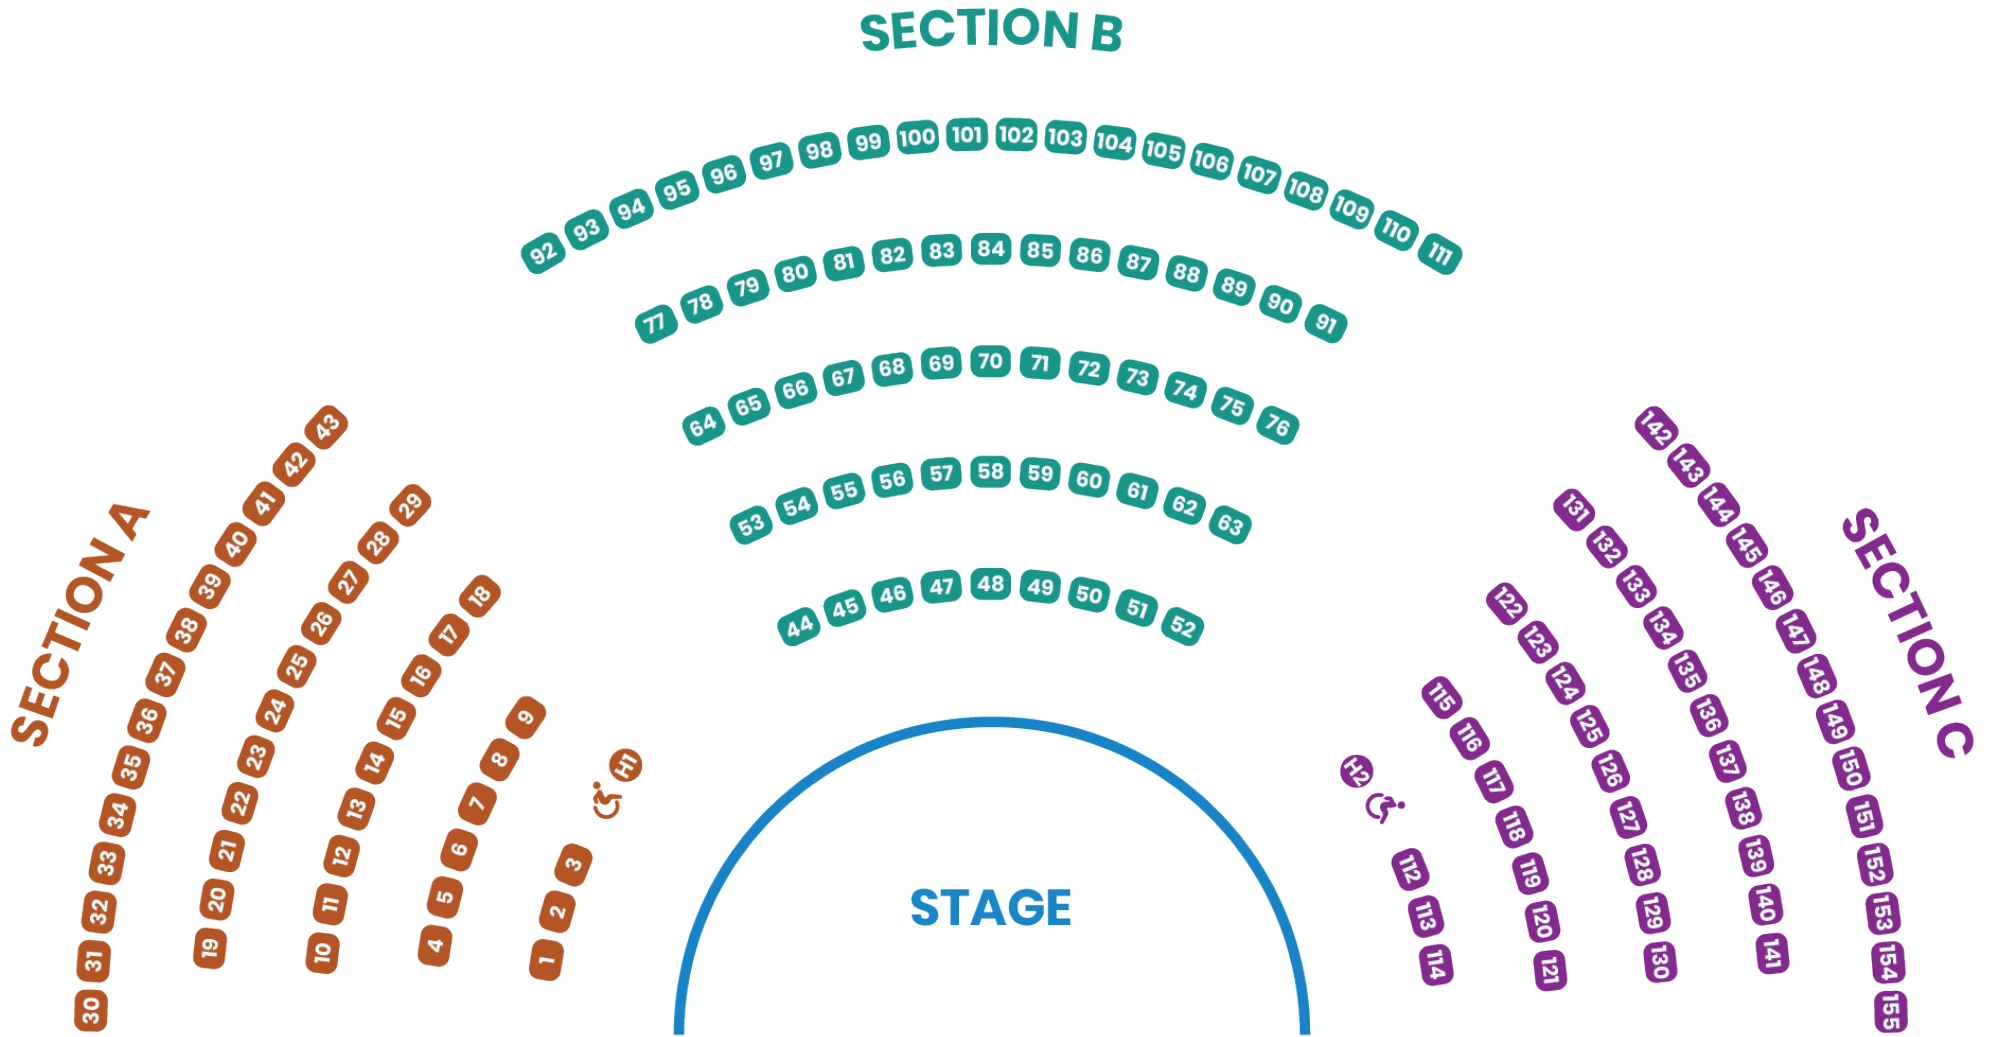

MUSIC THEATRE
OF WENATCHEE

RIVERSIDE PLAYHOUSE

H1 & H2 are reserved for patrons requiring wheelchair access